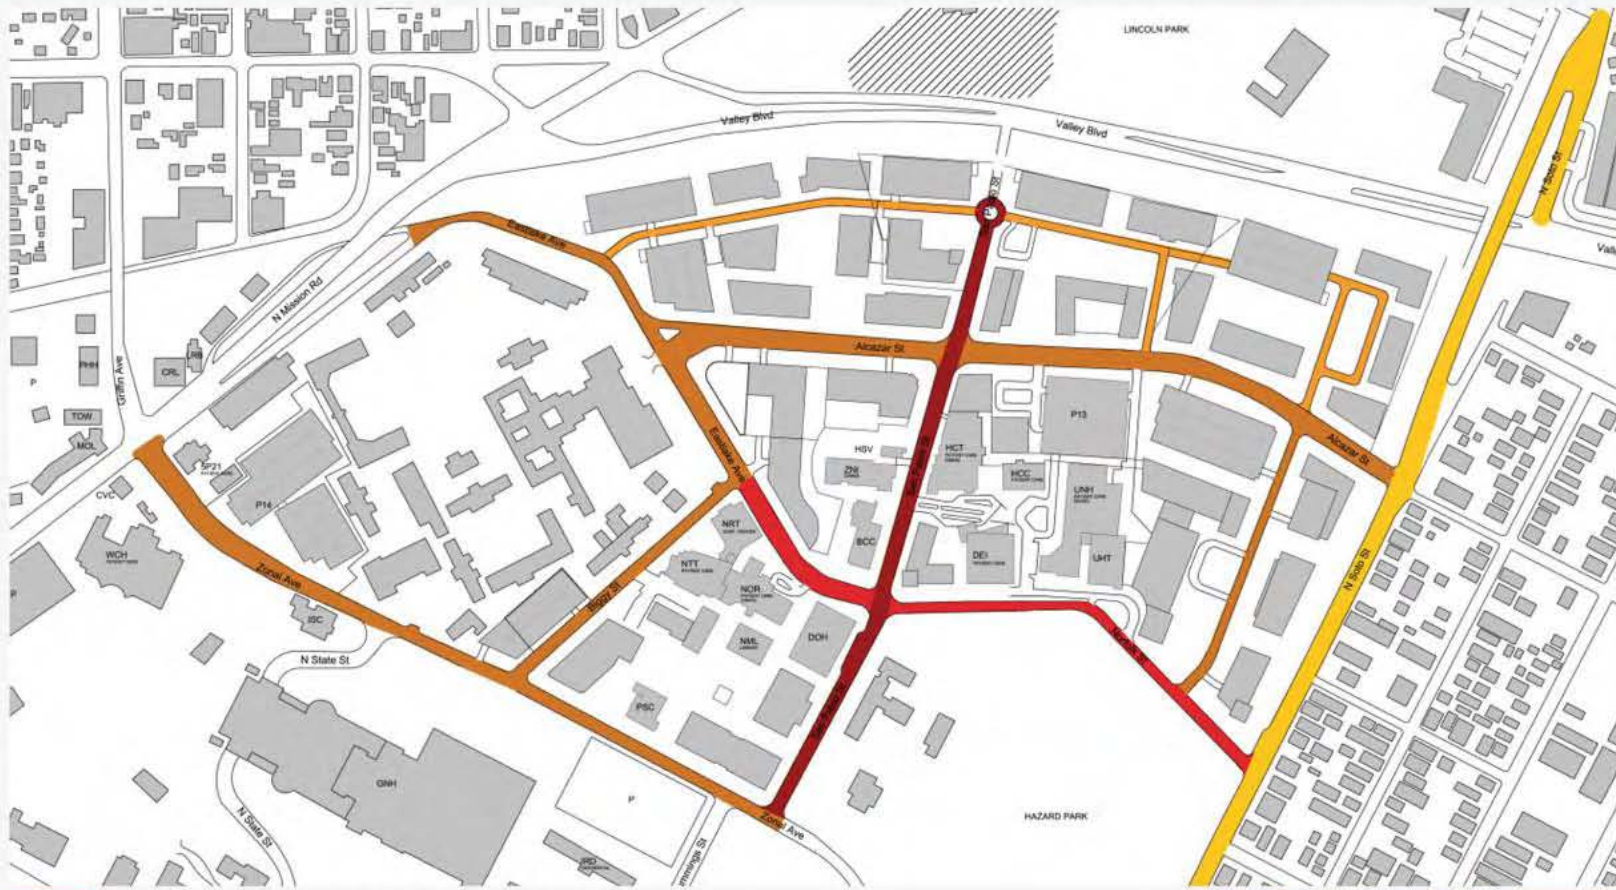

Street Typologies

-  Primary Campus Spine - San Pablo Street
-  Entry Drive - Norfolk Street & Eastlake Avenue
-  Secondary - Alcazar St., Eastlake Ave., Biggy St., Zonal Ave., Playground
-  Tertiary
-  Edge Street

Open Space

- Community Park
- Major Campus Open Spaces
- Linear Park / Buffer
- Minor Open Space Nodes

Pedestrian System

-  24' Walks
-  18' Walks
-  10' Walks
-  Ped Streets
-  Enhanced Intersections
-  Expanded Pedestrian Network

Gateway & Identity

-  Primary
-  Secondary
-  Tertiary