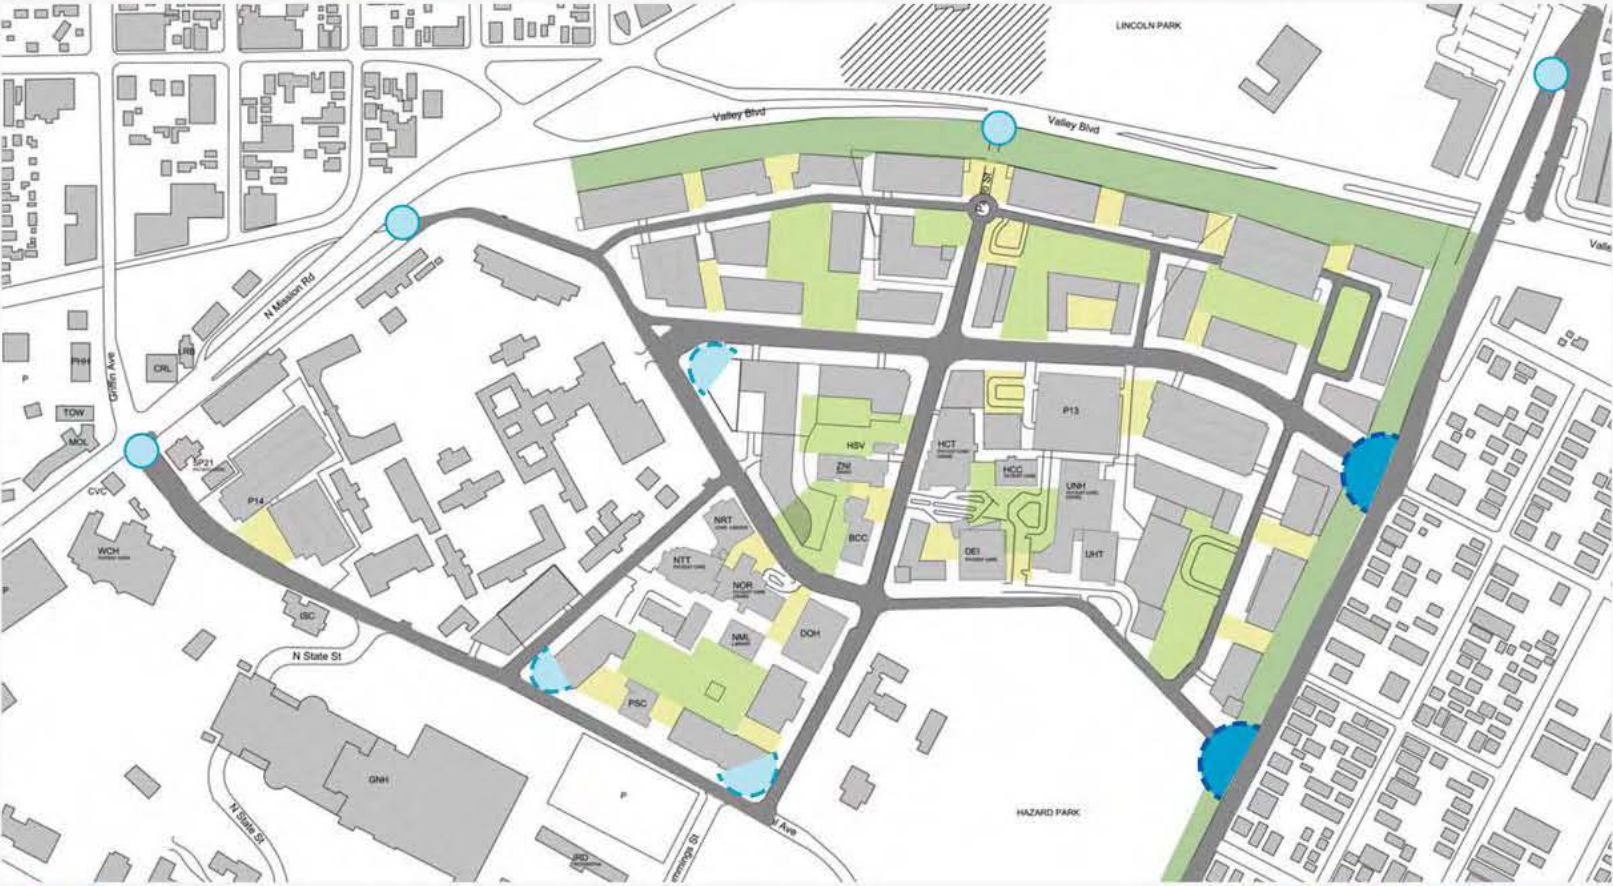

Street Typologies

-  Primary Campus Spine - San Pablo Street
-  Entry Drive - Norfolk Street & Eastlake Avenue
-  Secondary - Alcazar St., Eastlake Ave., Biggy St., Zonal Ave., Playground
-  Tertiary
-  Edge Street

Open Space

- Community Park
- Major Campus Open Spaces
- Linear Park / Buffer
- Minor Open Space Nodes

Pedestrian System

-  24' Walks
-  18' Walks
-  10' Walks
-  Ped Streets
-  Enhanced Intersections
-  Expanded Pedestrian Network

Gateway & Identity

-  Primary
-  Secondary
-  Tertiary